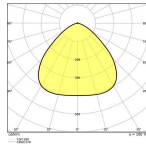

[View Product](#)

General Information

SKU	257454
EAN	8719157070102
Brand	Ledvance
Manufacturer Name	Multipack 6x HID LED HB 105W-840 230VUN E40 4X1 LEDV
Full box quantity	1
Any Lamp all-in warranty	5 Years
Energy efficiency class	E
Average Lifetime (h)	50000

Technical Information

Technology	LED
Product Type Category	E40 LED
Replaces (Watt)	250
Voltage (V)	220-240
Wattage	105
Dimmable	Not Dimmable
Cap / Base	E40
Colour Code	840 Cool White
Colour temperature (Kelvin)	4000 Cool White
Colour Rendering (Ra)	80-89