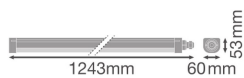

## Specifications Multipack 4x Ledvance LED Waterproof Batten 33W 3960lm - 840 Cool White | 120cm

[View Product](#)

### Technical Information

Technology	LED Integrated
Replaces (Watt)	2x36
Wattage	33
Voltage (V)	220-240
Dimmable	Not Dimmable
Colour of Light	White
Colour Code	840 Cool White
Colour temperature (Kelvin)	4000 Cool White
Colour Rendering (Ra)	80-89
Light colour options	Single Color
Luminous Flux (Lumen)	3960
Luminous Efficacy (lm/W)	123

## Dimensions

Length (mm)	1243
Width (mm)	60
Height (mm)	53