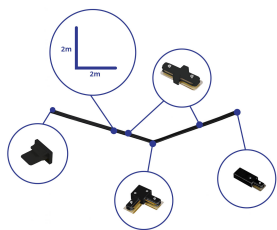

Specifications Bright Choice Rail Set 1-Phase L 2 x 2 Meter Black | incl. End Cap, Power Connector and L - Connector

[View Product](#)

General Information

SKU	254106
EAN	8719157064828
Brand	Bright Choice
Manufacturer Name	Complete L shaped 1-Phase Track Set Black – 2 x 2 meter incl. End Cap, Power Connector and L -Conne
Full box quantity	1
Any Lamp all-in warranty	3 Years

Technical Information

Colour of the Fixture	Black
Product Type Category	Accessory - 1-Phase Track

Dimensions

Length (mm)	1000
Height (mm)	20
Width (mm)	34

Why Any-lamp?

Sensor Information

Order from the **largest lighting specialist** in Europe  **Customised** quotation