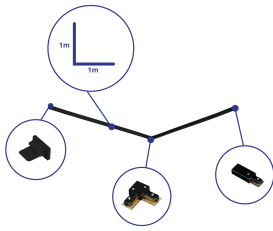

Specifications Bright Choice Rail Set 1-Phase L 1 x 1 Meter Black | incl. End Cap, Power Connector and L - Connector

[View Product](#)

General Information

SKU	254079
EAN	8719157064644
Brand	Bright Choice
Manufacturer Name	Complete L shaped 1-Phase Track Set Black – 1 x 1 meter incl. End Cap, Power Connector and L -Conne
Full box quantity	1
Any Lamp all-in warranty	3 Years

Technical Information

Colour of the Fixture	Black
Product Type Category	Accessory - 1-Phase Track

Dimensions

Length (mm)	1000
Height (mm)	20
Width (mm)	34

Why Any-lamp?

Sensor Information

Order from the **largest lighting specialist** in Europe **Customised** quotation