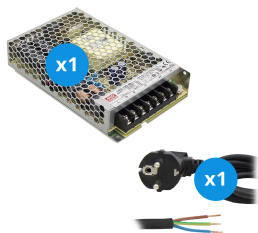

Specifications Mean Well Driver | LRS15024 | IP20 | 24V | 150W + Power Cable 2m with Earth

[View Product](#)

General Information

SKU	251945
EAN	8719157055581
Brand	Mean Well
Manufacturer Name	Mean Well Driver LRS-150-24 IP20 24V 150W + Connection cable 2M with earth
Full box quantity	1
Any Lamp all-in warranty	3 Years

Technical Information

Ballast for bulb type	LED Strips
Product Type Category	Accessory - LED Strip

Lamp Information

Series	Naga
--------	------

Dimensions

Length (mm)	159
Height (mm)	30
Width (mm)	97

Sensor Information