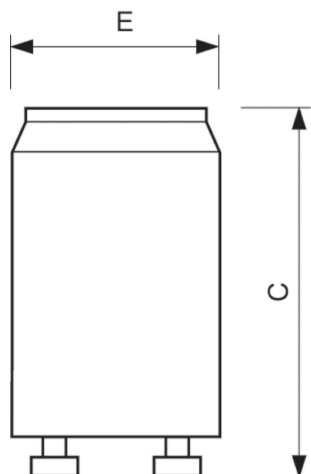

Specifications Philips S10 Starter 4-65W SIN

[View Product](#)

General Information

SKU	111002
EAN	8711500697691
Brand	Philips
Manufacturer Name	S10 4-65W SIN 220-240V WH EUR/12X25CT
Full box quantity	300
Any Lamp all-in warranty	1 Year

Technical Information

Average Lifetime (h)	0
Input Voltage (V)	230
Voltage (V)	220-240
Suitable for bulb type	Tubes
Amount of bulbs required	1
Colour of the Fixture	White
Colour of material	White
Product Type Category	Accessory - Starter TL