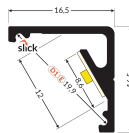

[View Product](#)

General Information

SKU	251769
EAN	5901597258506
Brand	Topmet
Manufacturer Name	Profile CABI12 E slide - 1m - Complete set - Black
Full box quantity	70

Technical Information

Product Type Category	Accessory - LED Strip

Dimensions

Length (mm)	1000

Sensor Information

Type of sensor	No Sensor

Why Any-lamp?

💡 Order from the **largest lighting specialist** in Europe 📄 **Customised** quotation

🏆 Up to **7 years warranty** ↩️ **Easy** return process