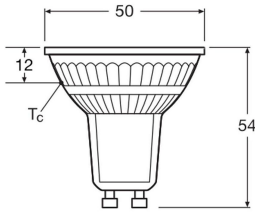

## Specifications Ledvance LED Reflector GU10 PAR16 2.4W 230lm 36d - 840 Cool White | Replaces 35W

[View Product](#)

### Technical Information

Technology	LED
Product Type Category	GU10 LED
Replaces (Watt)	35
Voltage (V)	220-240
Wattage	2.4
Beam Angle (degree)	36
Dimmable	Not Dimmable
Cap / Base	GU10
Colour Code	840 Cool White
Colour temperature (Kelvin)	4000 Cool White

## Dimensions

Length (mm)	54
Diameter (mm)	50
Shape	Reflector
Exact shape	PAR16