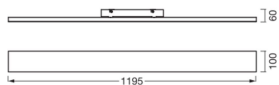

Specifications Ledvance LED Bulkhead Planon Frameless White 1200x100mm 35W 2500lm - 830 Warm White | IP20

[View Product](#)

General Information

SKU	252297
EAN	4099854291081
Brand	Ledvance
Manufacturer Name	PLANON™ Frameless 1200x100mm 30W 830 White
Any Lamp all-in warranty	5 Years
Average Lifetime (h)	25000

Technical Information

Technology	LED Integrated
Replaces (Watt)	2x36
Wattage	35
Voltage (V)	220-240
Dimmable	Not Dimmable
Colour Code	830 Warm White
Colour temperature (Kelvin)	3000 Warm White
Colour Rendering (Ra)	80-89
Colour of Light	White
Light colour options	Single Color
Luminous Flux (Lumen)	2500
Luminous Efficacy (lm/W)	83