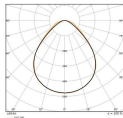

[View Product](#)

General Information

SKU	251074
EAN	4099854187339
Brand	Ledvance
Manufacturer Name	PANEL ECO 600 UGR<19 600 E 36W 865 U19
Any Lamp all-in warranty	3 Years
Average Lifetime (h)	50000

Technical Information

Technology	LED Integrated
Replaces (Watt)	4x18
Wattage	36
Voltage (V)	220-240
Dimmable	Not Dimmable
Colour Code	865 Daylight
Colour temperature (Kelvin)	6500 Daylight
Colour Rendering (Ra)	80-89
Colour of Light	White
Light colour options	Single Color
Luminous Flux (Lumen)	3600
Luminous Efficacy (lm/W)	100