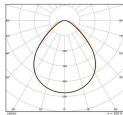

[View Product](#)

General Information

SKU	251079
EAN	4099854187292
Brand	Ledvance
Manufacturer Name	PANEL ECO 600 UGR<19 600 E 36W 830 U19
Any Lamp all-in warranty	3 Years
Average Lifetime (h)	50000

Technical Information

Technology	LED Integrated
Replaces (Watt)	4x18
Wattage	36
Voltage (V)	220-240
Dimmable	Not Dimmable
Colour Code	830 Warm White
Colour temperature (Kelvin)	3000 Warm White
Colour Rendering (Ra)	80-89
Colour of Light	White
Light colour options	Single Color
Luminous Flux (Lumen)	3600
Luminous Efficacy (lm/W)	100