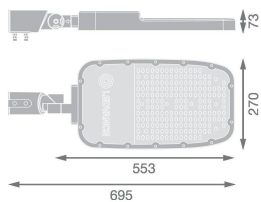

Specifications Ledvance LED Streetlight Area Extra Large RV35St Aluminium Grey 150W 20250lm 155X69D - 740 Cool White | IP66 - Asymmetrical

[View Product](#)

General Information

SKU	251127
EAN	4099854080012
Brand	Ledvance
Manufacturer Name	STREETLIGHT AREA EXTRA LARGE RV35ST 150W 740 RV35ST GY
Any Lamp all-in warranty	5 Years
Average Lifetime (h)	100000

Technical Information

Technology	LED Integrated
Wattage	150
Voltage (V)	100 - 240
Dimmable	Not Dimmable
Colour Code	740 Cool White
Colour temperature (Kelvin)	4000 Cool White
Colour Rendering (Ra)	70-79
Colour of Light	White
Light colour options	Single Color
Luminous Flux (Lumen)	20250
Luminous Efficacy (lm/W)	135
Beam Angle (degree)	155x69

Power factor >0.90

Product Type Category LED Streetlight

Fixture Information

Mounting Method Post top

Fixture Connection Other

Optical Cover PC (Polycarbonate)

Light Distribution Asymmetrical

IP-rating IP66

Dimensions

Length (mm) 553

Width (mm) 270

Height (mm) 73

Sensor Information

Type of sensor No Sensor

Order from the **largest lighting specialist** in Europe

Customised quotation