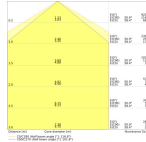

Specifications Ledvance Dulux-D LED
7W - 830 Warm White | 4-Pin -
Replaces 18W

[View Product](#)

General Information

SKU	248020
EAN	4058075821972
Brand	Ledvance
Manufacturer Name	DULUX LED D/E HF & AC MAINS V 7W 830 G24Q-2
Full box quantity	10
Any Lamp all-in warranty	3 Years
Energy efficiency class	F
Average Lifetime (h)	30000

Technical Information

Technology	LED
Replaces (Watt)	18
Wattage	7
Dimmable	Not Dimmable
Cap / Base	G24q-2 (4-pins)
Number of pins	4
Colour Code	830 Warm White
Colour temperature (Kelvin)	3000 Warm White
Colour Rendering (Ra)	80-89
Colour of Light	White

Light colour options Single Color

Luminous Flux (Lumen) 700

Luminous Efficacy (lm/W) 100

Product Type Category PL-C / Dulux-D D/E LED

Type of sensor No Sensor

Lamp Information

Ballast Electronic (HF); Mains (AC) Without Starter