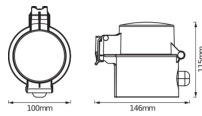

Specifications Ledvance Smart+ Wifi Outdoor Plug EU

[View Product](#)

General Information

SKU	240768
EAN	4058075532120
Brand	Ledvance
Manufacturer Name	SMART WIFI OUTDOOR PLUG EU 8X1
Full box quantity	8

Technical Information

Wireless connection	Wifi
Lighting Control	Wifi
Voltage (V)	220-240
Dimmable	Not Dimmable
Product Type Category	Power Plug

Lamp Information

Series	Smart+

Dimensions

Length (mm)	146
Height (mm)	115
Diameter (mm)	100