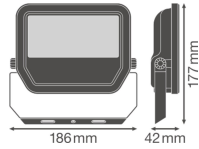

Specifications Ledvance LED Floodlight GEN 3 Black 30W 3600lm 100D - 840 Cool White | IP65 - Symmetrical