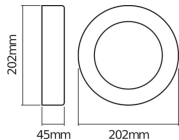

Specifications Ledvance LED Wall Light
Endura Style Ring Dark Grey 13.5W
480lm - 830 Warm White

[View Product](#)

General Information

SKU	243613
EAN	4058075205215
Brand	Ledvance
Manufacturer Name	ENDURA STYLE RING 13.5W DG LEDV
Any Lamp all-in warranty	5 Years

Technical Information

Technology	LED Integrated
Voltage (V)	220-240
Wattage	13.5
Dimmable	Not Dimmable
Including bulb	Yes
Colour Code	830 Warm White
Colour temperature (Kelvin)	3000 Warm White
Colour Rendering (Ra)	80-89
Colour of Light	White
Light colour options	Single Color
Luminous Flux (Lumen)	480
Luminous Efficacy (lm/W)	36
Power factor	>0.50

Tiltable	No
Mounting Method	Wall mounted
Emergency Lighting	No Emergency Unit
Product Type Category	LED Decorative Lighting

Fixture Information

IP-rating	IP44
Series	Endura

Dimensions

Length (mm)	202
Width (mm)	202
Diameter (mm)	202