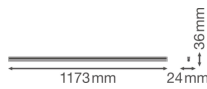

Specifications Ledvance LED Batten Linear Compact High Output 20W
2000lm - 840 Cool White | 120cm

[View Product](#)

General Information

SKU	234122
EAN	4058075106338
Brand	Ledvance
Manufacturer Name	LN COMP HO 1200 20W/4000K
Any Lamp all-in warranty	5 Years
Average Lifetime (h)	50000

Technical Information

Technology	LED Integrated
Replaces (Watt)	1x54
Wattage	20
Voltage (V)	220-240
Dimmable	Not Dimmable
Colour of Light	White
Colour Code	840 Cool White
Colour temperature (Kelvin)	4000 Cool White
Colour Rendering (Ra)	80-89
Light colour options	Single Color
Luminous Flux (Lumen)	2000
Luminous Efficacy (lm/W)	100
Power factor	>0.50
Including bulb	Yes

Suitable for Outdoor	No
Length	120cm
Product Type Category	LED Batten

Fixture Information

Mounting Method	Surface
IP-rating	IP20
Impact Protection (IK)	IK03 - 0.35 joule
Housing	PC (Polycarbonate)
Colour of the Fixture	White
Colour of material	White
Emergency Lighting	No Emergency Unit
Series	Linear

Dimensions

Length (mm)	1173
Width (mm)	24
Height (mm)	36

Sensor Information

Type of sensor	No Sensor
----------------	-----------

Why Any-lamp?

 Order from the **largest lighting specialist** in Europe  **Customised** quotation