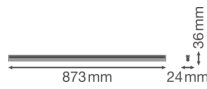

Specifications Ledvance LED Batten Linear Compact High Output 15W
1500lm - 830 Warm White | 90cm

[View Product](#)

General Information

SKU	234127
EAN	4058075106239
Brand	Ledvance
Manufacturer Name	LN COMP HO 900 15W/3000K
Any Lamp all-in warranty	5 Years
Average Lifetime (h)	50000

Technical Information

Technology	LED Integrated
Replaces (Watt)	1x21
Wattage	15
Voltage (V)	220-240
Dimmable	Not Dimmable
Colour of Light	White
Colour Code	830 Warm White
Colour temperature (Kelvin)	3000 Warm White
Colour Rendering (Ra)	80-89
Light colour options	Single Color
Luminous Flux (Lumen)	1500
Luminous Efficacy (lm/W)	100
Power factor	>0.50
Including bulb	Yes

Suitable for Outdoor	No
Length	90cm
Product Type Category	LED Batten

Fixture Information

Mounting Method	Surface
IP-rating	IP20
Impact Protection (IK)	IK03 - 0.35 joule
Housing	PC (Polycarbonate)
Colour of the Fixture	White
Colour of material	White
Emergency Lighting	No Emergency Unit
Series	Linear

Dimensions

Length (mm)	873
Width (mm)	24
Height (mm)	36

Sensor Information

Type of sensor	No Sensor
----------------	-----------

Why Any-lamp?

 Order from the **largest lighting specialist** in Europe  **Customised** quotation